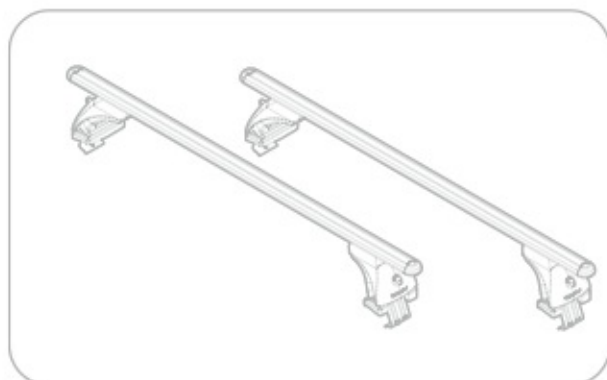

ACCIAIO
Steel

=

Art. **N15025**

A

ALLUMINIO
Aluminium

=

 +  +  = max: **60kg**
5,5kg

max:
???kg