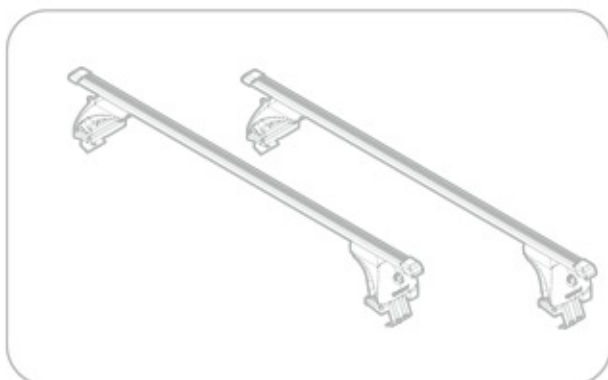

Art.
N21003

C

+

Art. **N20001**

B

+

Art. **N15020**

A

ACCIAIO
Steel

=

Art. **N15025**

A

ALLUMINIO
Aluminium

=

 +  +  = max: **60kg**
5,5kg

max:
???kg