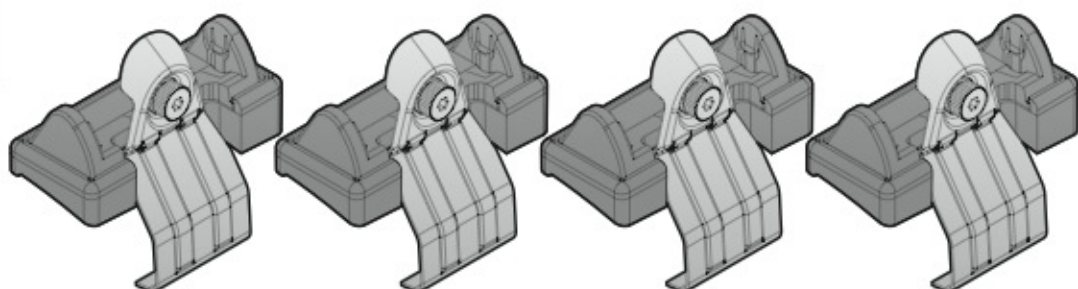

Art.
N21003