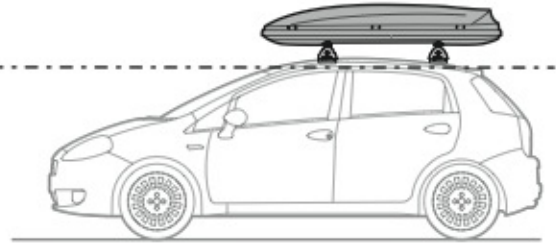

ACCIAIO
Steel

=

Art. **N15025**

A

ALLUMINIO
Aluminium

=

 +  +  = max: **60kg**
5,5kg

max:
???kg