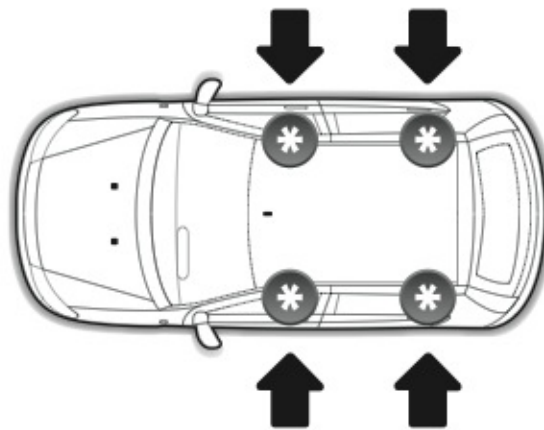

+ + = max: **60kg**
5,5kg

max:
???kg