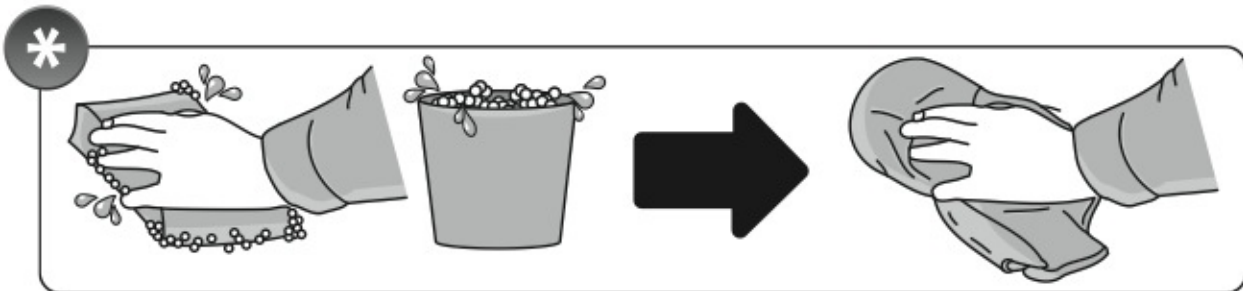

+ + = max: **60kg**
5,5kg

max:
???kg