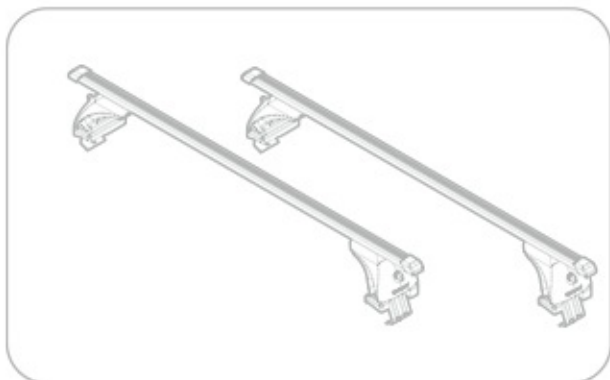

**ACCIAIO**  
Steel

=

Art. **N15025**

**A**

**ALLUMINIO**  
Aluminium

=

 +  +  = max: **60kg**  
5,5kg

max: **???**kg