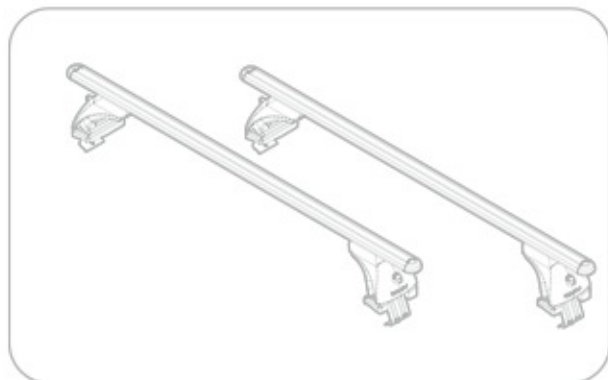

**ACCIAIO**  
Steel

=

Art. **N15025**

**A**

**ALLUMINIO**  
Aluminium

=

 +  +  = max: **60kg**  
5,5kg

max: **???**kg