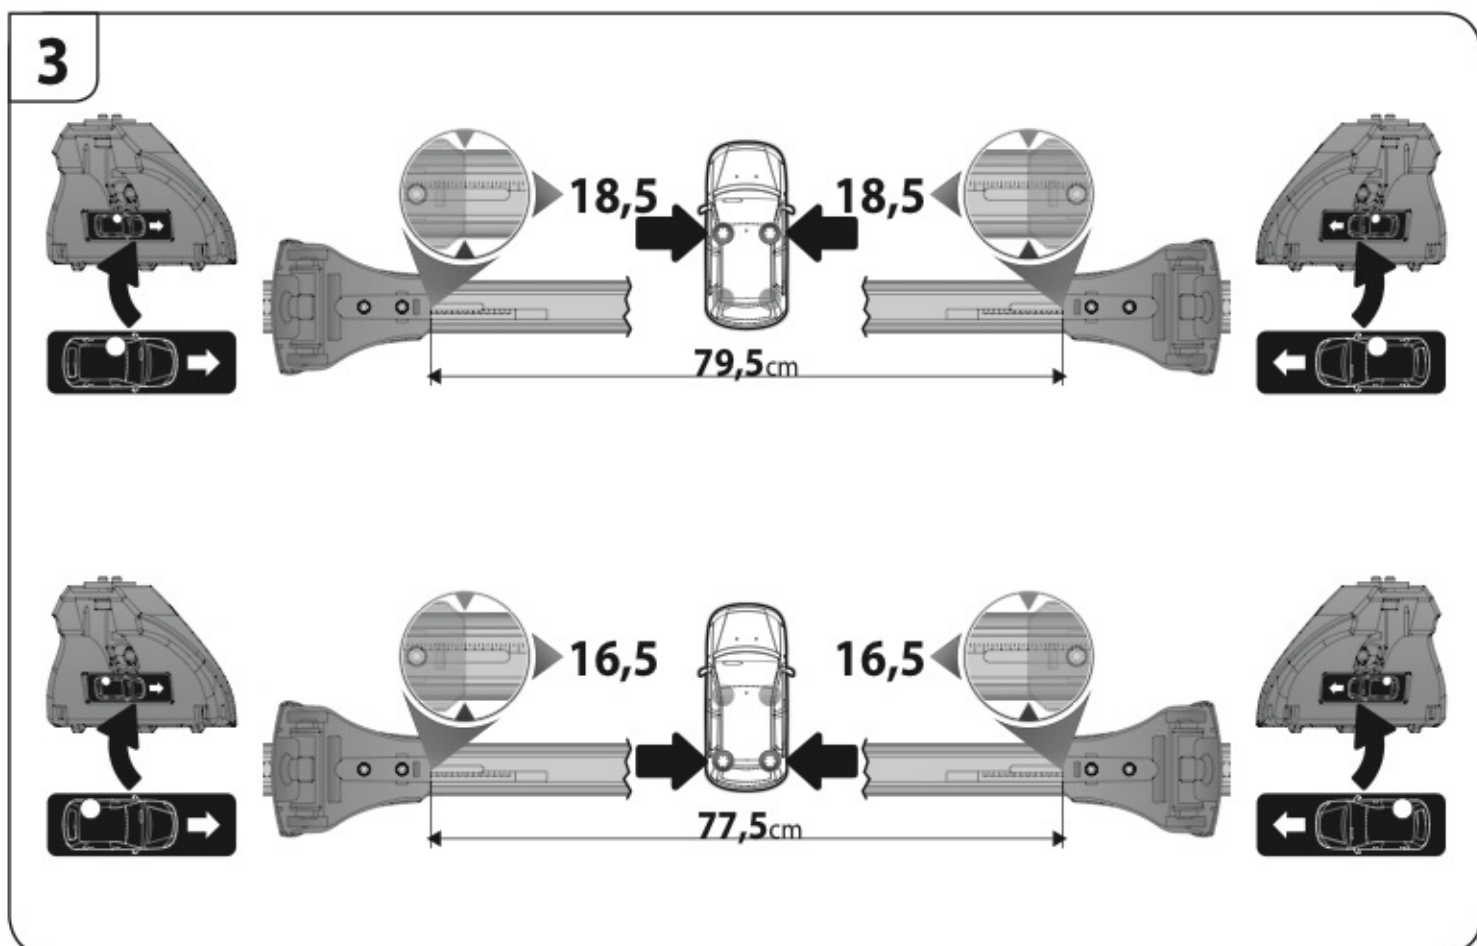

ACCIAIO
Steel

=

Art. **N15024**

A

ALLUMINIO
Aluminium

=

 +  +  = max: **75kg**
5,5kg

max:
???kg

Safety Regulations

ALFA ROMEO GIULIETTA

4/10 →

Art. **N21101**

4

5

6

7