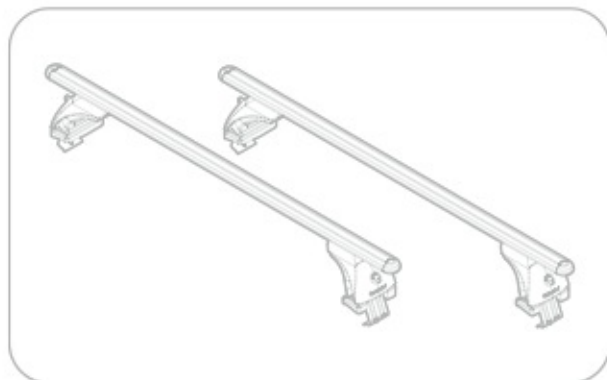

ACCIAIO
Steel

=

Art. **N15024**

A

ALLUMINIO
Aluminium

=

 +  +  = max: **75kg**
5,5kg

max:
???kg

Safety Regulations

ALFA ROMEO GIULIETTA

4/10 →

Art. **N21101**

4

5

6

7