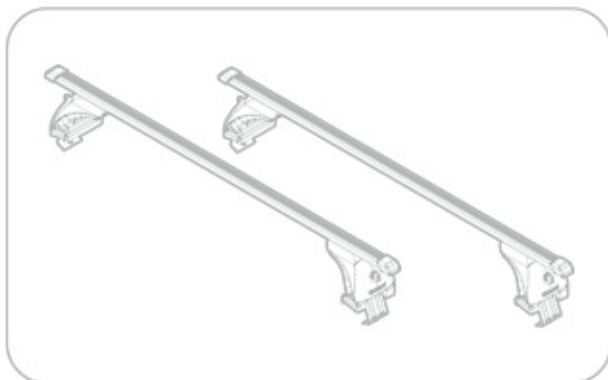

Art.
N21101

C

+

Art. **N20001**

B

+

Art. **N15019**

A

ACCIAIO
Steel

=

Art. **N15024**

A

ALLUMINIO
Aluminium

=

 +  +  = max: **75kg**
5,5kg

max:
???kg

Safety Regulations

ALFA ROMEO GIULIETTA

4/10 →

Art. **N21101**

4

5

6

7