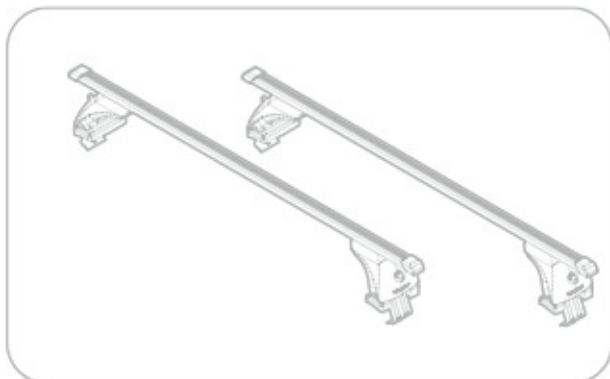

Art.
N21118

C

Art. N20001

B

Art. N15020

A

ACCIAIO
Steel

Art. N15025

A

ALLUMINIO
Aluminium

 +  +  = max: **75kg**
5,5kg

max:
???kg

Safety regulations

CITROËN DS4

03/11 →

N21118