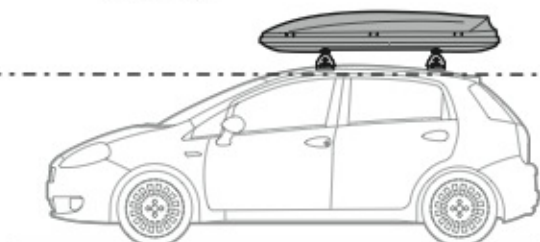

A

ALLUMINIO
Aluminium

 +  +  = max: **75kg**
5,5kg

max:
???kg

Safety regulations

CITROËN DS4

03/11 →

N21118