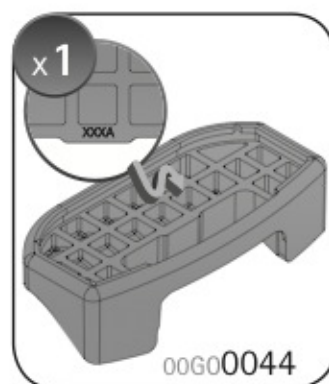

A

ALLUMINIO
Aluminium

 +  +  = max: **75kg**
5,5kg

max:
???kg

Safety regulations

CITROËN DS4

03/11 →

N21118