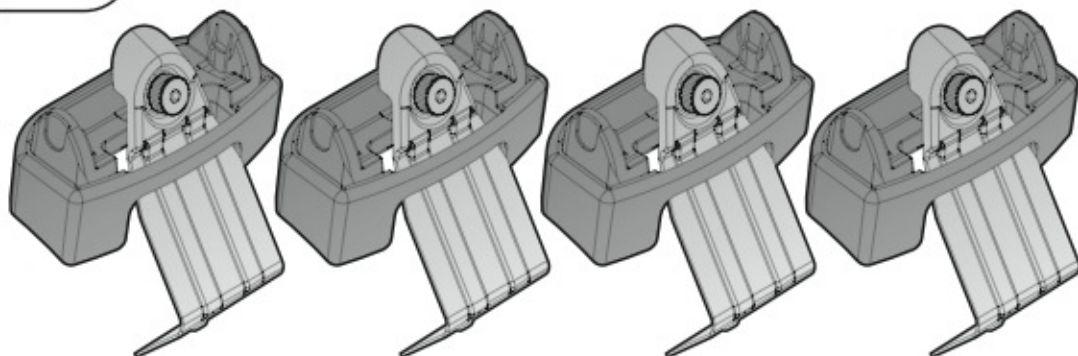

Art.
N21118