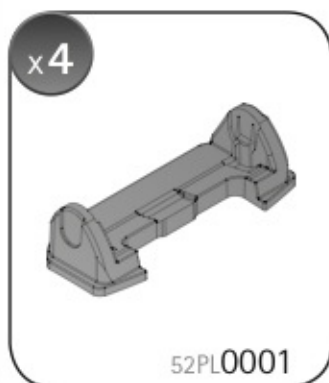

A

ALLUMINIO
Aluminium

 +  +  = max: **75kg**
5,5kg

max:
???kg

Safety regulations

CITROËN DS4

03/11 →

N21118