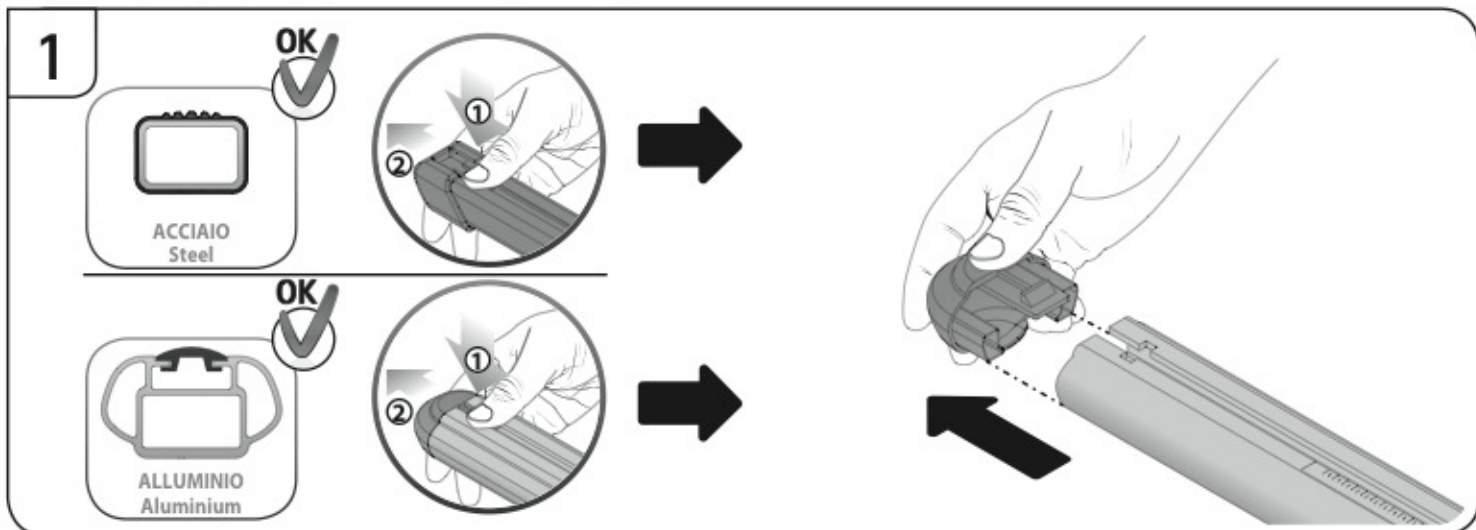

A

ALLUMINIO
Aluminium

 +  +  = max: **75kg**
5,5kg

max:
???kg

Safety regulations

CITROËN DS4

03/11 →

N21118