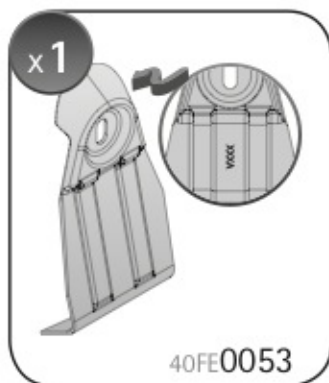

A

ALLUMINIO
Aluminium

 +  +  = max: **75kg**
5,5kg

max:
???kg

Safety regulations

CITROËN DS4

03/11 →

N21118