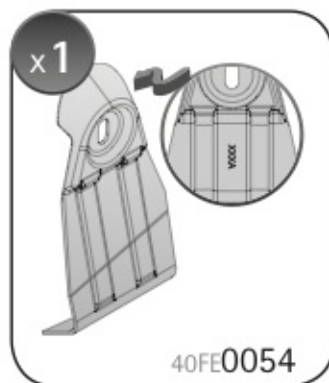

A

ALLUMINIO
Aluminium

 +  +  = max: **75kg**
5,5kg

max:
???kg

Safety regulations

CITROËN DS4

03/11 →

N21118