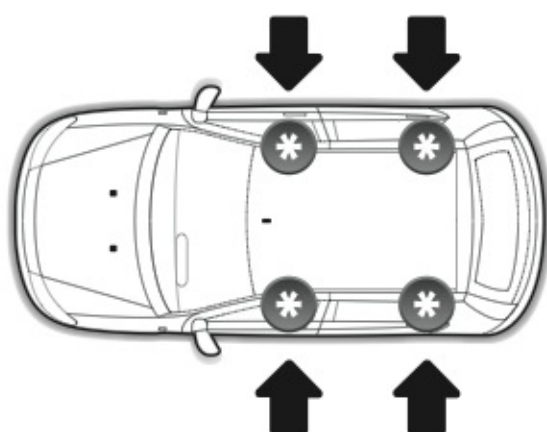

A

ALLUMINIO
Aluminium

 +  +  = max: **75kg**
5,5kg

max:
???kg

Safety regulations

CITROËN DS4

03/11 →

N21118