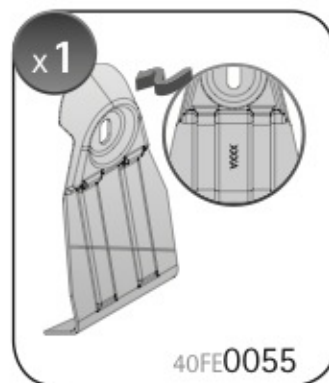

A

ALLUMINIO
Aluminium

 +  +  = max: **75kg**
5,5kg

max:
???kg

Safety regulations

CITROËN DS4

03/11 →

N21118