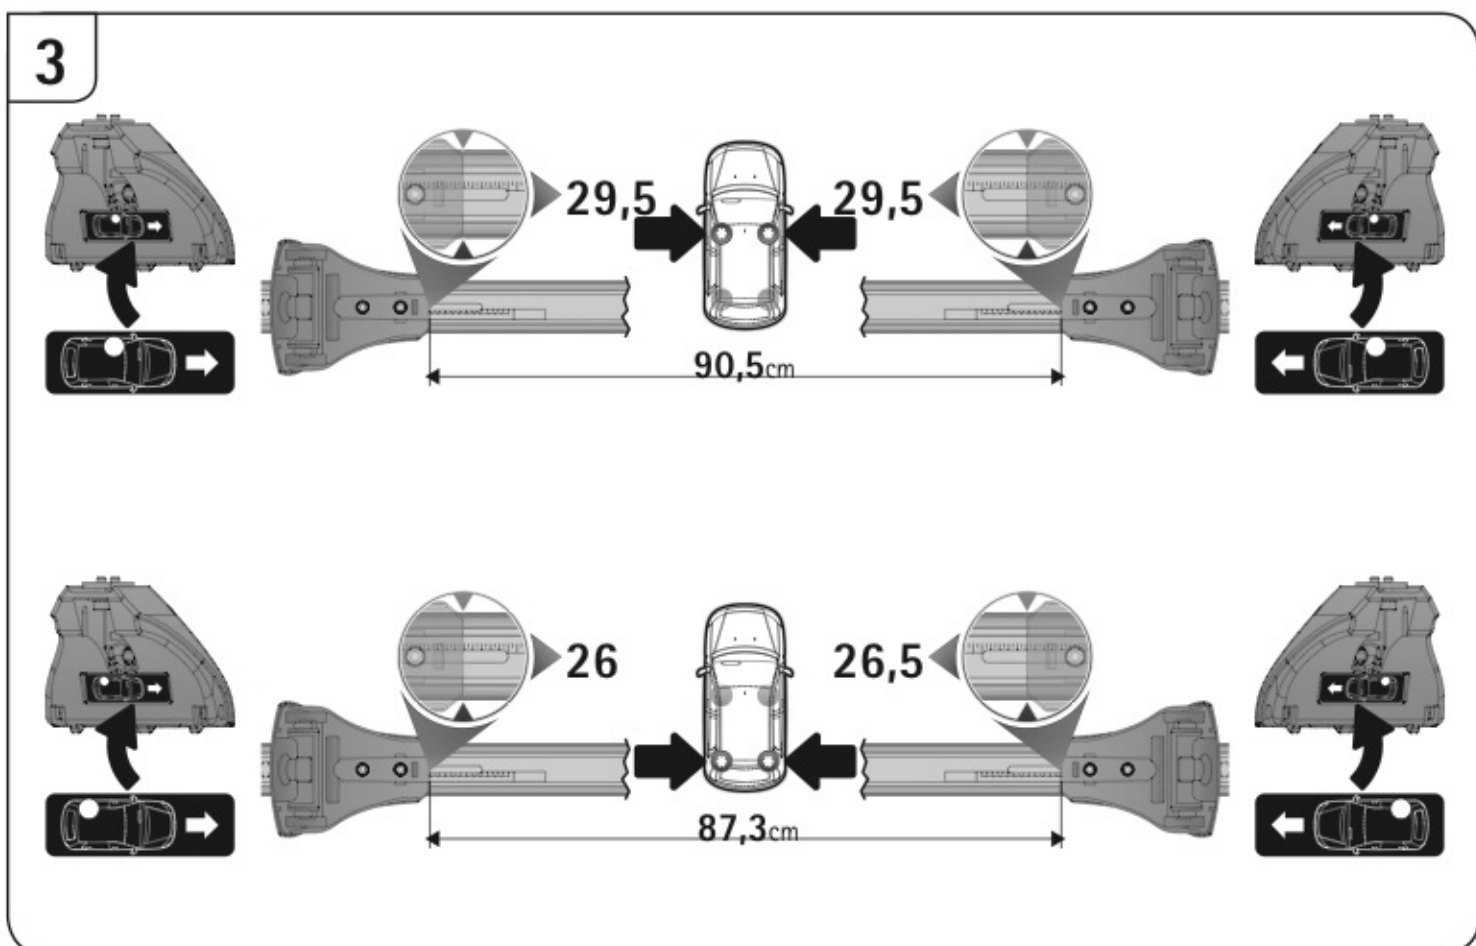

A

ALLUMINIO
Aluminium

 +  +  = max: **75kg**
5,5kg

max:
???kg

Safety regulations

CITROËN DS4

03/11 →

N21118