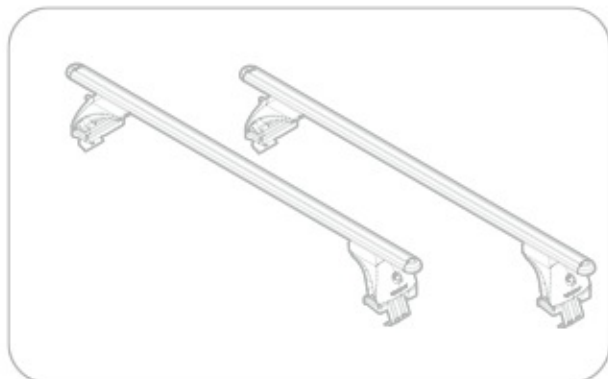

Art.
N21118

C

Art. N20001

B

Art. N15020

A

ACCIAIO
Steel

Art. N15025

A

ALLUMINIO
Aluminium

 +  +  = max: **75kg**
5,5kg

max:
???kg

Safety regulations

CITROËN DS4

03/11 →

N21118