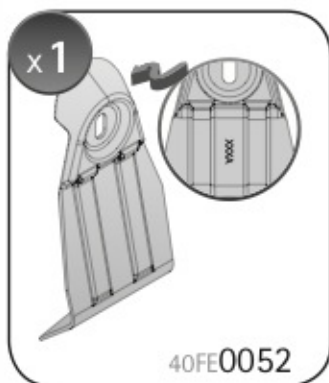

A

ALLUMINIO
Aluminium

 +  +  = max: **75kg**
5,5kg

max:
???kg

Safety regulations

CITROËN DS4

03/11 →

N21118