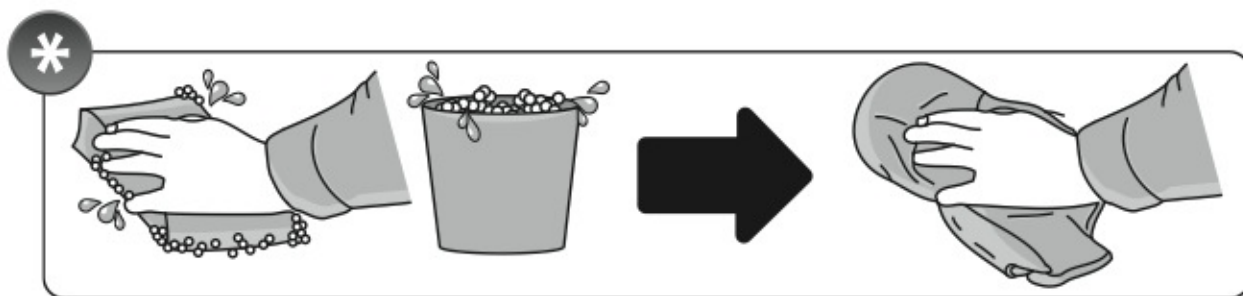

A

ALLUMINIO
Aluminium

 +  +  = max: **75kg**
5,5kg

max:
???kg

Safety regulations

CITROËN DS4

03/11 →

N21118