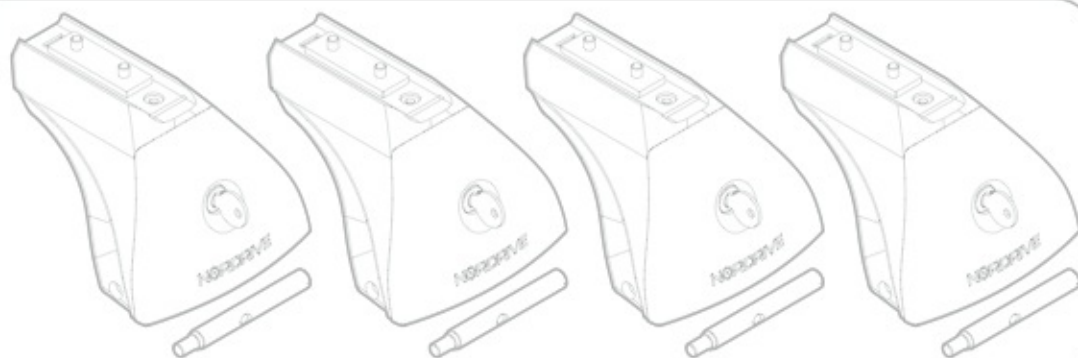

Art.
N21118

C

Art. N20001

B

Art. N15020

A

ACCIAIO
Steel

Art. N15025

A

ALLUMINIO
Aluminium

 +  +  = max: **75kg**
5,5kg

max:
???kg

Safety regulations

CITROËN DS4

03/11 →

N21118