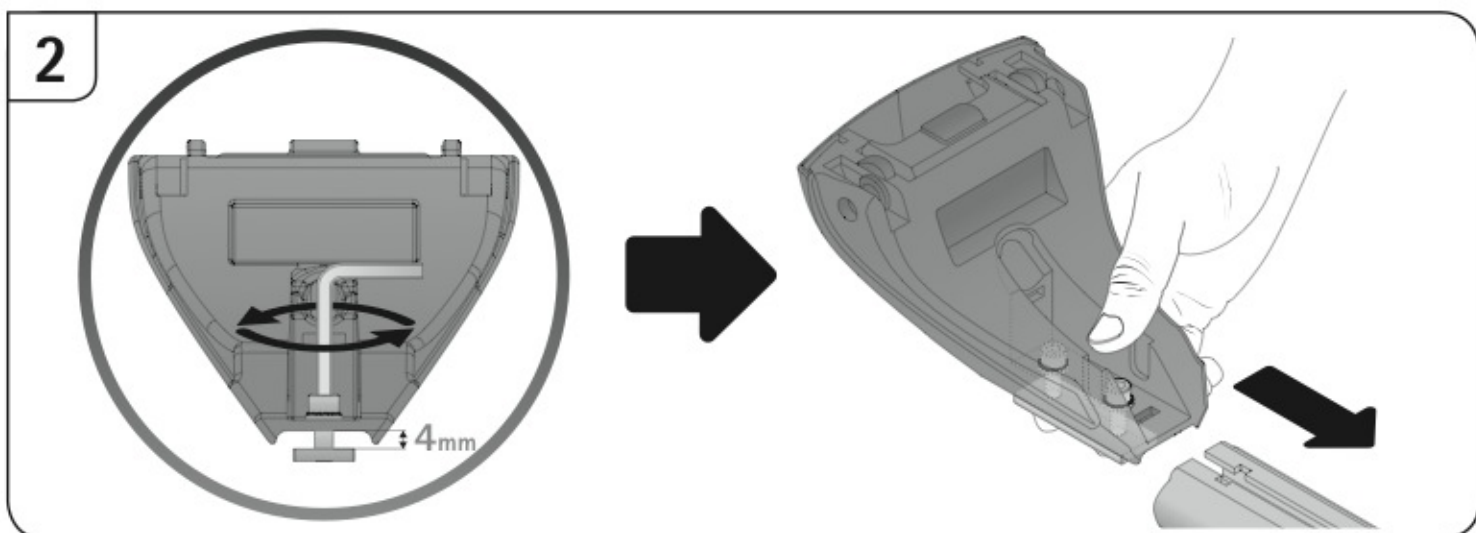

A

ALLUMINIO
Aluminium

 +  +  = max: **75kg**
5,5kg

max:
???kg

Safety regulations

CITROËN DS4

03/11 →

N21118