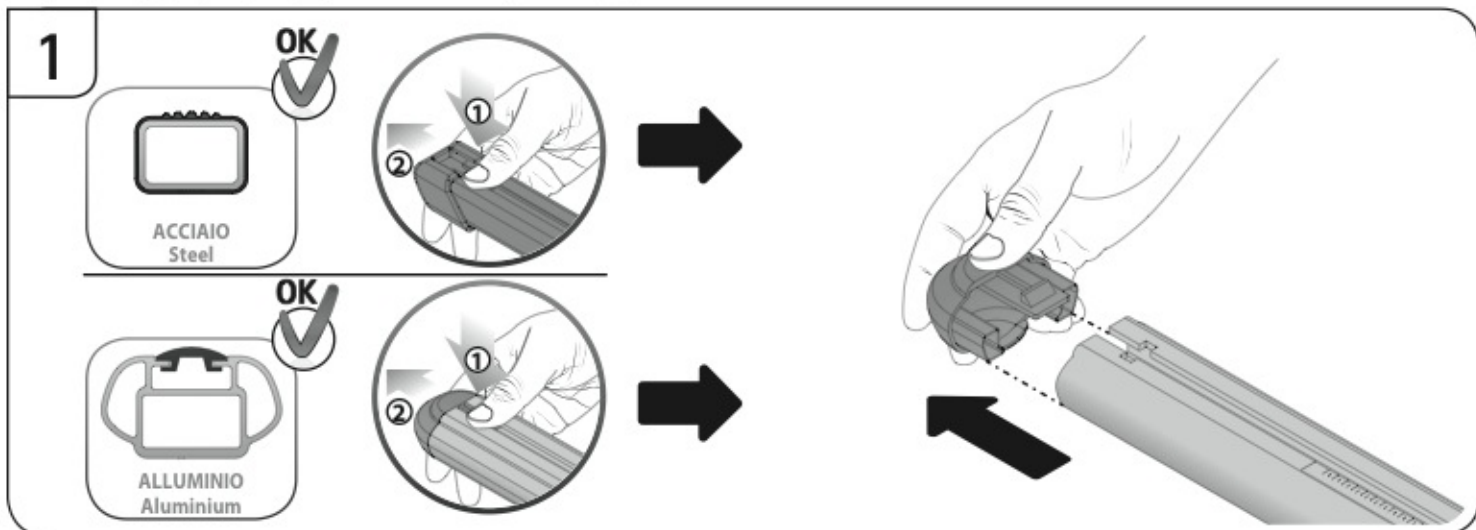

A

ALLUMINIO
Aluminium

 +  +  = max: **75kg**

max:
???kg

Safety regulations

CITROËN DS5

12/11 →

N21119