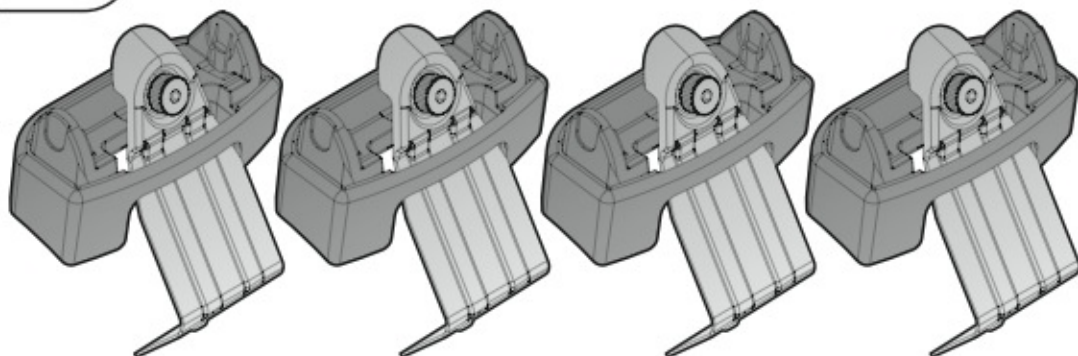

Art.
N21119