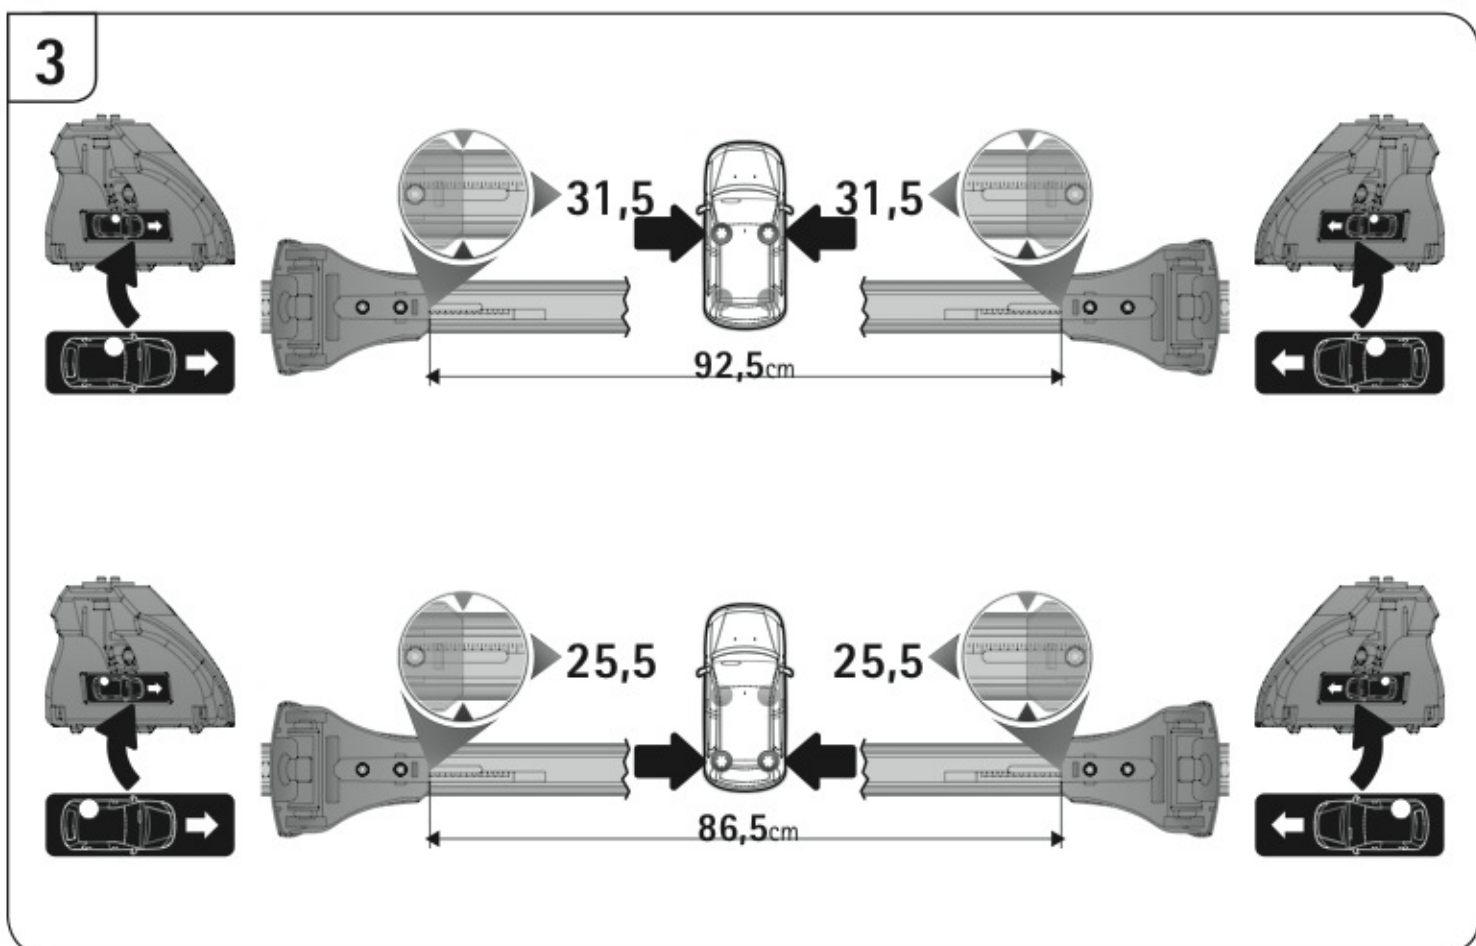

A

ALLUMINIO
Aluminium

 +  +  = max: **75kg**

max:
???kg

Safety regulations

CITROËN DS5

12/11 →

N21119