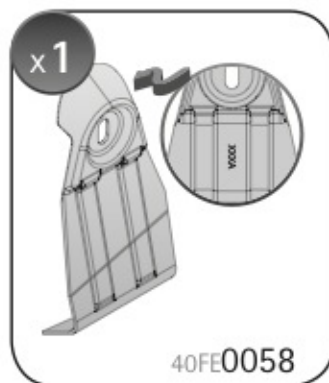

A

ALLUMINIO
Aluminium

 +  +  = max: **75kg**

max:
???kg

Safety regulations

CITROËN DS5

12/11 →

N21119