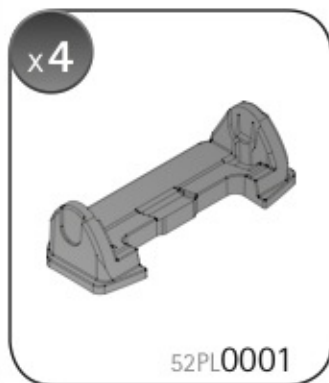

A

ALLUMINIO
Aluminium

 +  +  = max: **75kg**

max:
???kg

Safety regulations

CITROËN DS5

12/11 →

N21119