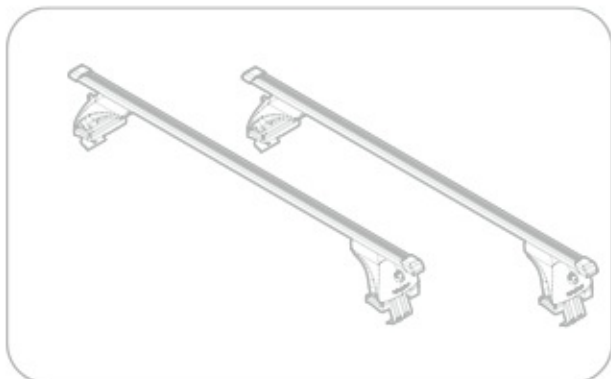

Art.
N21119

C

Art. **N20001**

B

Art. **N15020**

A

ACCIAIO
Steel

Art. **N15025**

A

ALLUMINIO
Aluminium

 +  +  = max: **75kg**

max:
???kg

Safety regulations

CITROËN DS5

12/11 →

N21119