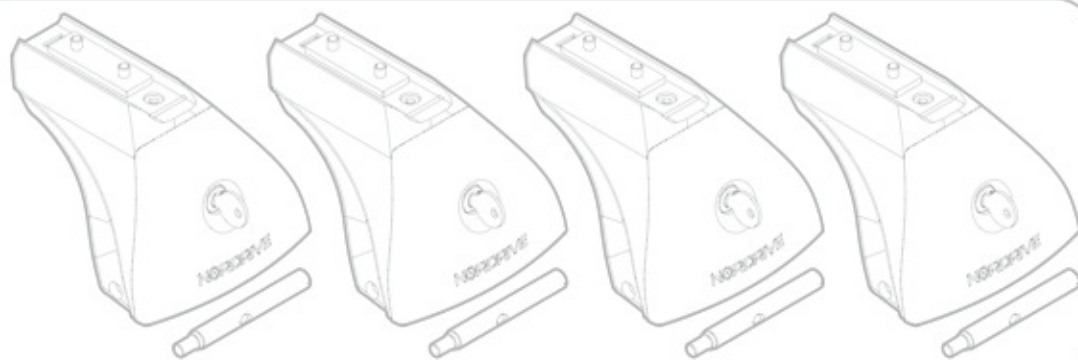

Art.
N21119

C

Art. **N20001**

B

Art. **N15020**

A

ACCIAIO
Steel

Art. **N15025**

A

ALLUMINIO
Aluminium

 +  +  = max: **75kg**

max:
???kg

Safety regulations

CITROËN DS5

12/11 →

N21119