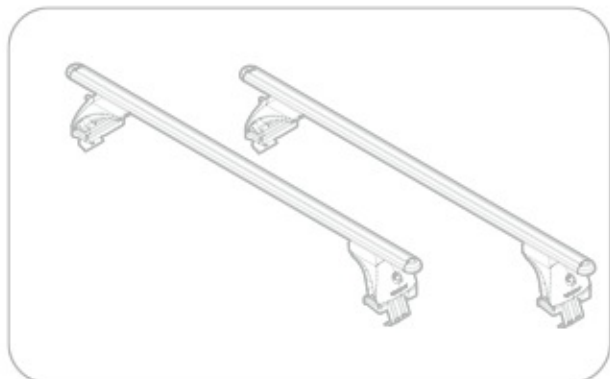

Art.
N21119

C

Art. **N20001**

B

Art. **N15020**

A

ACCIAIO
Steel

Art. **N15025**

A

ALLUMINIO
Aluminium

 +  +  = max: **75kg**

max:
???kg

Safety regulations

CITROËN DS5

12/11 →

N21119