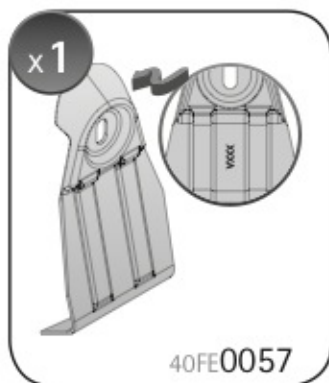

A

ALLUMINIO
Aluminium

 +  +  = max: **75kg**

max:
???kg

Safety regulations

CITROËN DS5

12/11 →

N21119