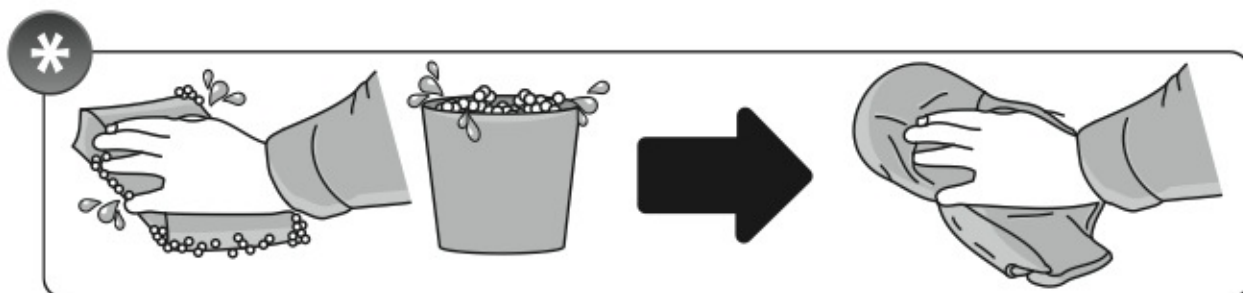

A

ALLUMINIO
Aluminium

 +  +  = max: **75kg**

max:
???kg

Safety regulations

CITROËN DS5

12/11 →

N21119