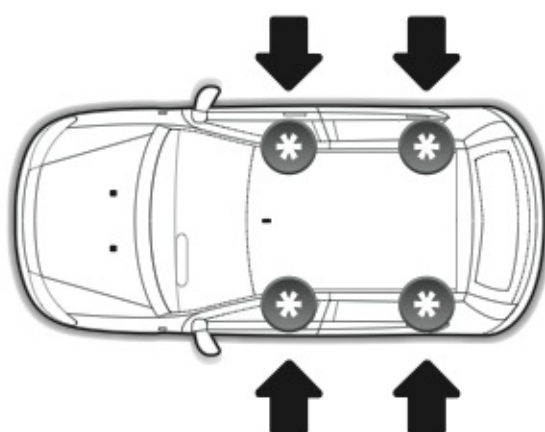

A

ALLUMINIO
Aluminium

 +  +  = max: **75kg**

max:
???kg

Safety regulations

CITROËN DS5

12/11 →

N21119