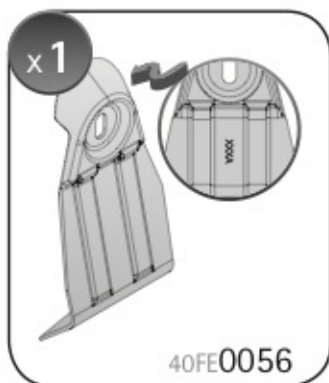

A

ALLUMINIO
Aluminium

 +  +  = max: **75kg**

max:
???kg

Safety regulations

CITROËN DS5

12/11 →

N21119