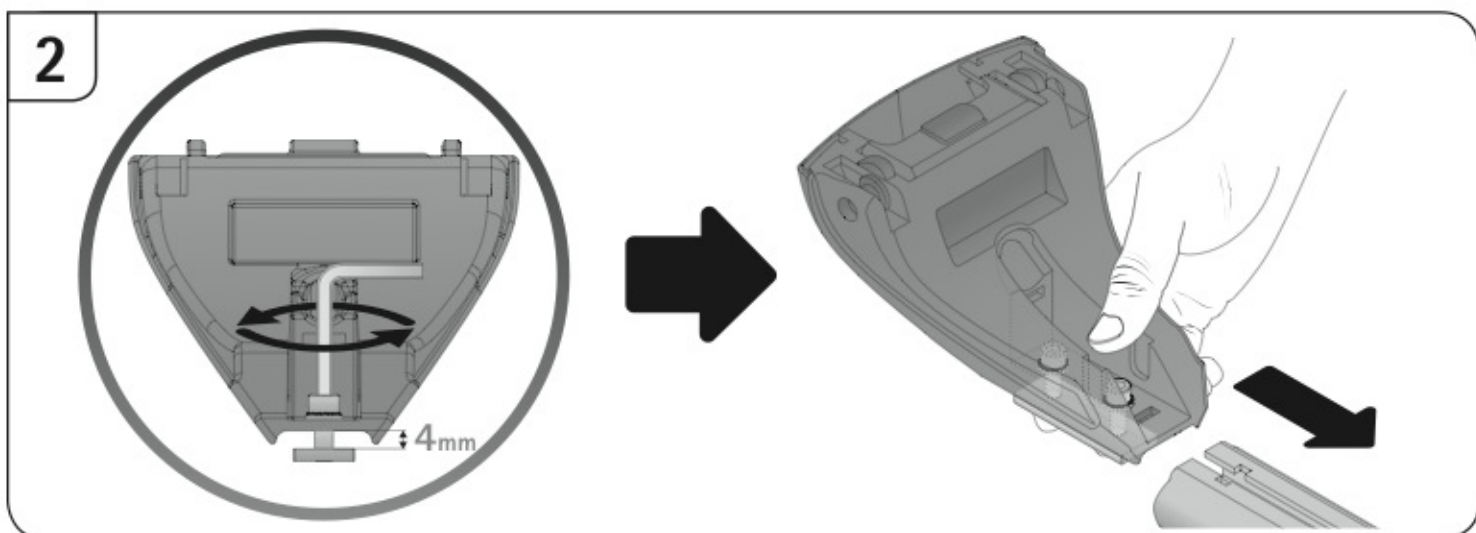

A

ALLUMINIO
Aluminium

 +  +  = max: **75kg**

max:
???kg

Safety regulations

CITROËN DS5

12/11 →

N21119